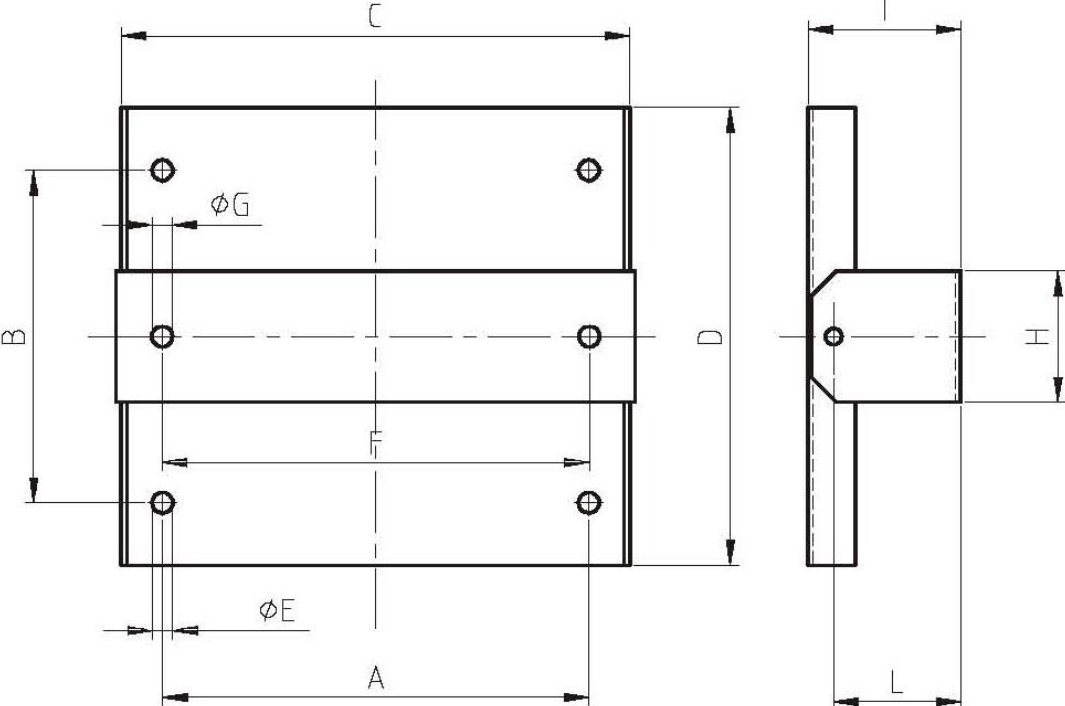

AKV1100 STAINLESS STEEL AUTOMATIC HOSE REEL

AKV1100

ST20

Max. working pressure	200 bar
Connection inlet - outlet	½" male – ½" male
Bore	12mm
Max. hose Ø	½"
Max. Hose length	¾" – 20m ½" – 20m
Weight	18 Kg
Material hose reel	AISI 304
Material swivel	AISI 303 Seal: VITON

DIMENSIONS AKV1100

Art. Code	A	B	C	D	E	F	G	H	I	L	M	N	O	P	Q	R
AKV1100	210	235	180	204	13	262	50	50	560	430	145	260	460	120	40	½"

DIMENSIONS ST20

Art. Code	A	B	C	D	E	F	G	H	I	L
ST20	204	180	250	210	13	210	30x12	80	125	110