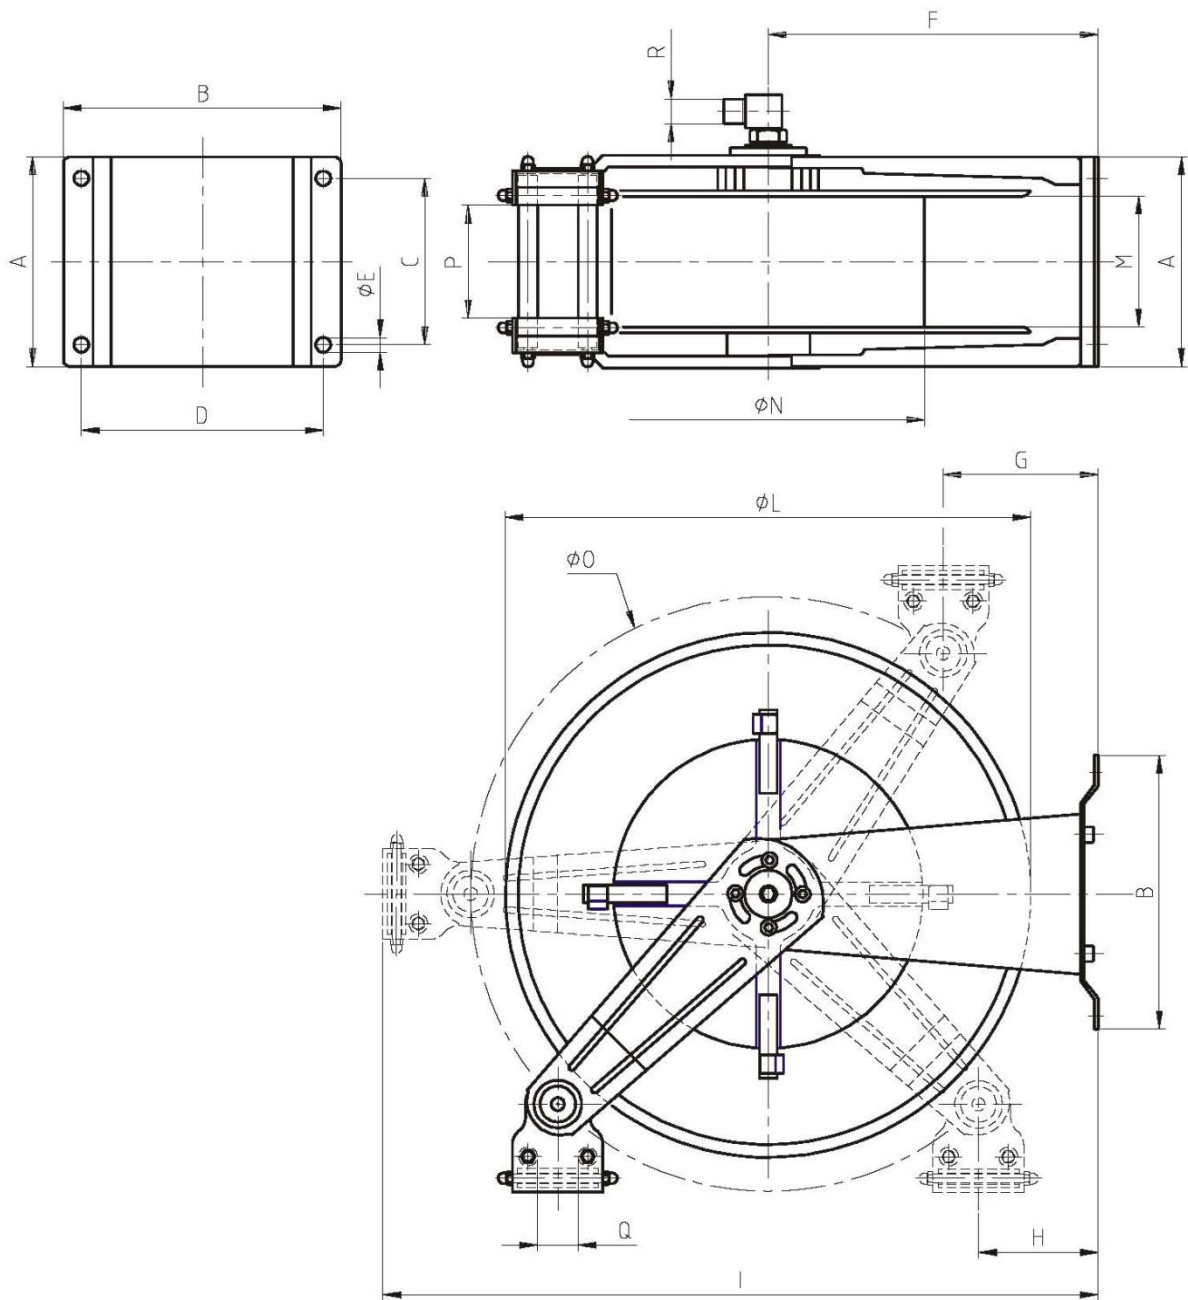

AKV1100 STAINLESS STEEL AUTOMATIC HOSE REEL

AKV1100

ST20

Max. working pressure	200 bar
Connection inlet - outlet	½" male – ½" male
Bore	12mm
Max. hose Ø	½"
Max. Hose length	¾" – 20m ½" – 20m
Weight	18 Kg
Material hose reel	AISI 304
Material swivel	AISI 303 Seal: VITON

DIMENSIONS AKV1100

Art. Code	A	B	C	D	E	F	G	H	I	L	M	N	O	P	Q	R
AKV1100	210	235	180	204	13	262	50	50	560	430	145	260	460	120	40	½"

DIMENSIONS ST20

Art. Code	A	B	C	D	E	F	G	H	I	L
ST20	204	180	250	210	13	210	30x12	80	125	110